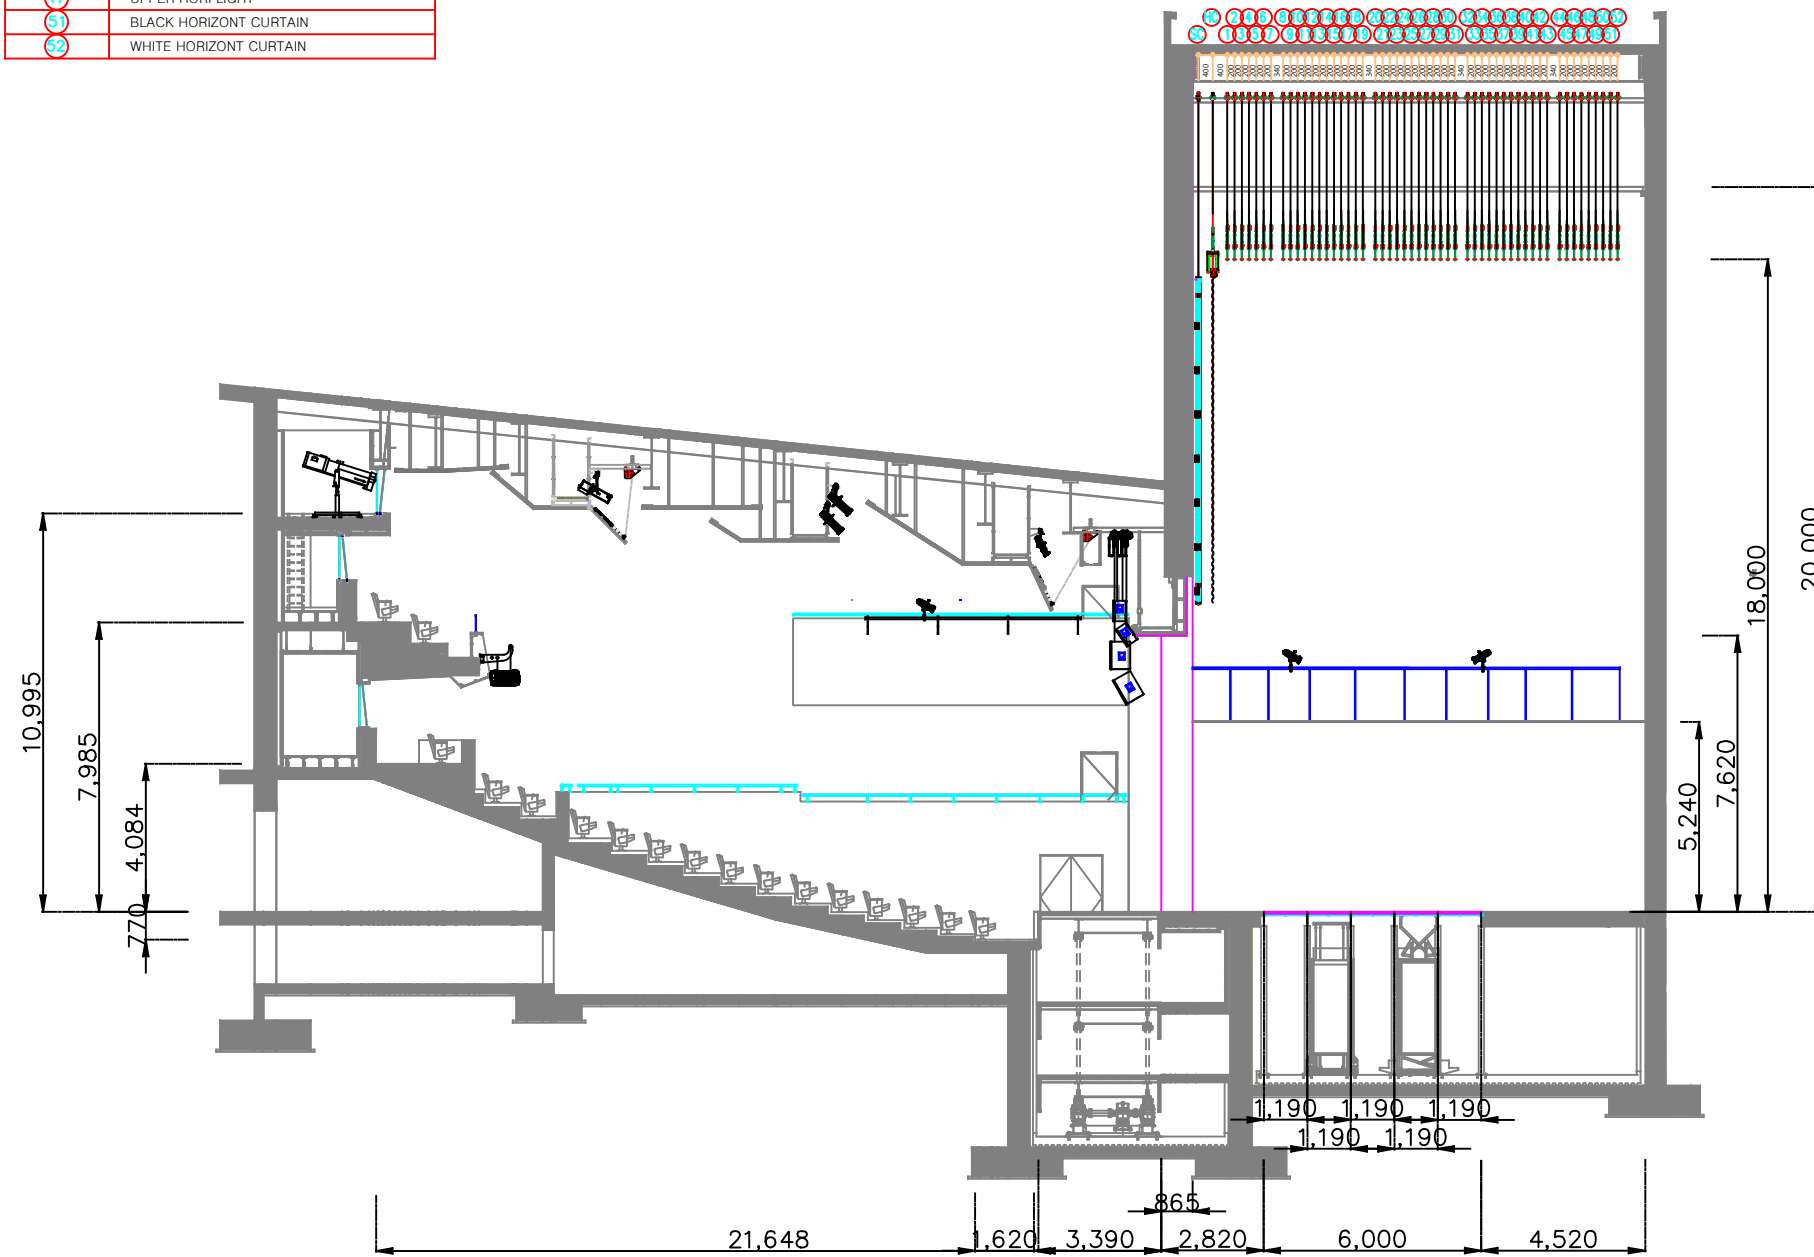

SET NO	DESCRIPTION
SC	SAFETY CURTAIN
HC	HOUSE CURTAIN
2	SOUND REFLECTING BOARD 1
3	SOUND REFLECTING BOARD 1 WIRE
19	SOUND REFLECTING BOARD 2
22	DRAW CURTAIN 1
30	DRAW CURTAIN 2
31	SOUND REFLECTING BOARD 2 WIRE
42	DRAW CURTAIN 3
45	DRAW CURTAIN 4
47	UPPER HORIZ LIGHT
51	BLACK HORIZONT CURTAIN
52	WHITE HORIZONT CURTAIN

예술극장 극장2 측면도

VENUE :

국립아시아문화전당

NOTES :

DATE :

DRAWING TITLE :

SCALE :

A3=1/200 A1=1/100

APPROVED BY :

DESIGNED BY :

DRAWN BY :

DRAWING NO. :